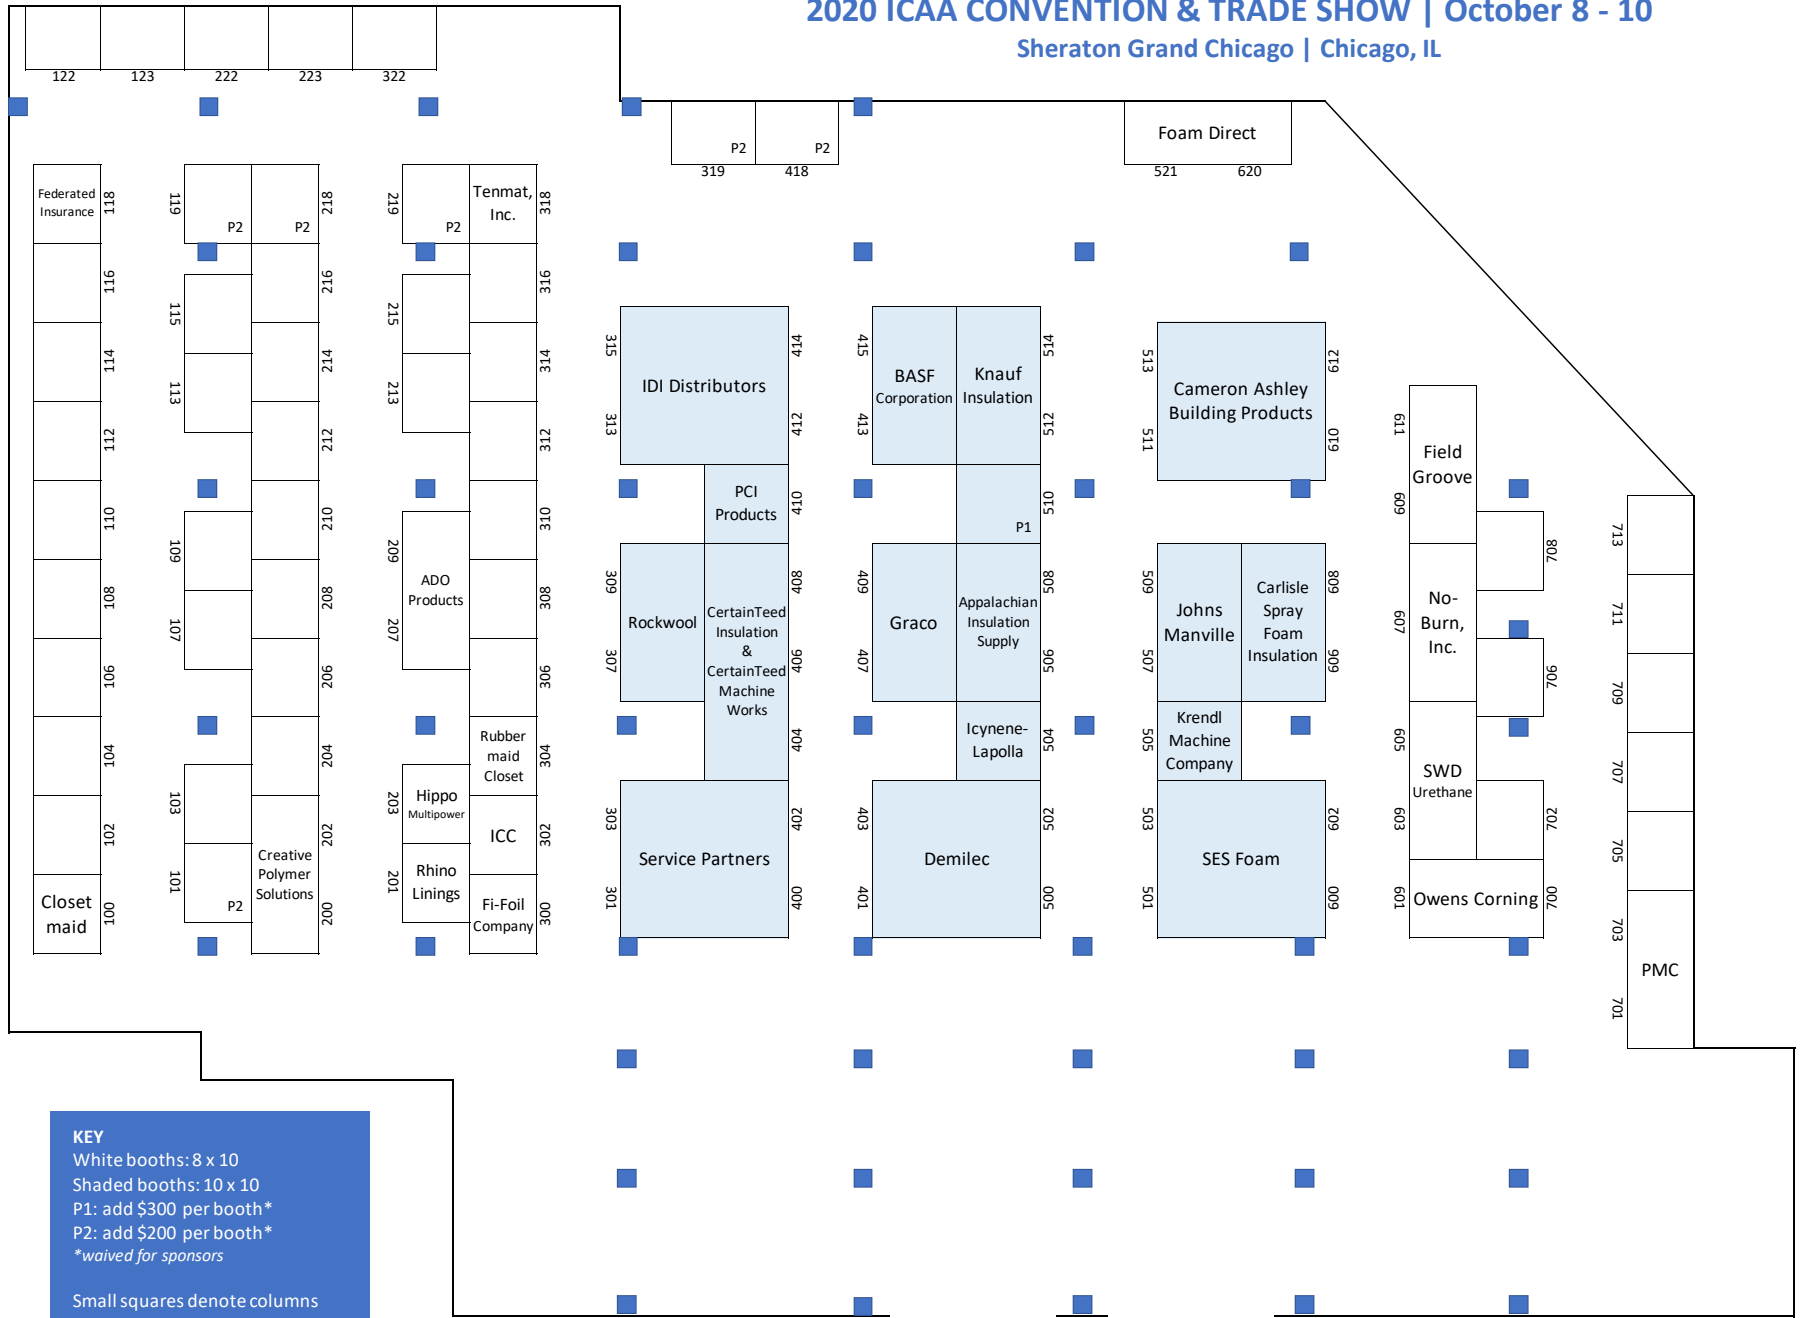

2020 ICAA CONVENTION & TRADE SHOW | October 8 - 10

Sheraton Grand Chicago | Chicago, IL

122 123 222 223 322

Federated Insurance 811
 911
 411
 211
 011
 801
 901
 401
 201
 Closet maid 001

119
 P2
 912
 115
 113
 109
 107
 103
 101
 Creative Polymer Solutions 002
 P2

219
 P2
 215
 213
 209
 207
 203
 201
 Tenmat, Inc. 818
 918
 418
 218
 018
 808
 908
 408
 208
 008
 Rubber maid Closet
 Hippo Multipower
 Rhino Linings
 ICC
 Fi-Foil Company

P2 P2
 319 418

315
 313
 309
 307
 303
 301
 IDI Distributors
 PCI Products
 Rockwool
 CertainTeed Insulation & CertainTeed Machine Works
 Service Partners